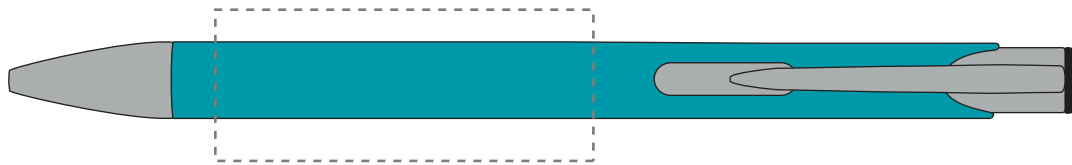

Your Ref:
Our Ref:

Quantity:
Version: 1

Product Code: TPC982001
Product Colour: TEAL

PRINTING CONCERNS:

We stock this item in the following colours

PANTONE REFERENCE(S)

- Colour 1
- Colour 2
- Colour 3
- Colour 4

ARTWORK SCALE 100%

ARTWORK SCALE 100%
Standard Print Area:
50mm x 20mm

Product Image for visualisation
- colours may vary

The dashed line is to demonstrate print area and will not appear on your printed item